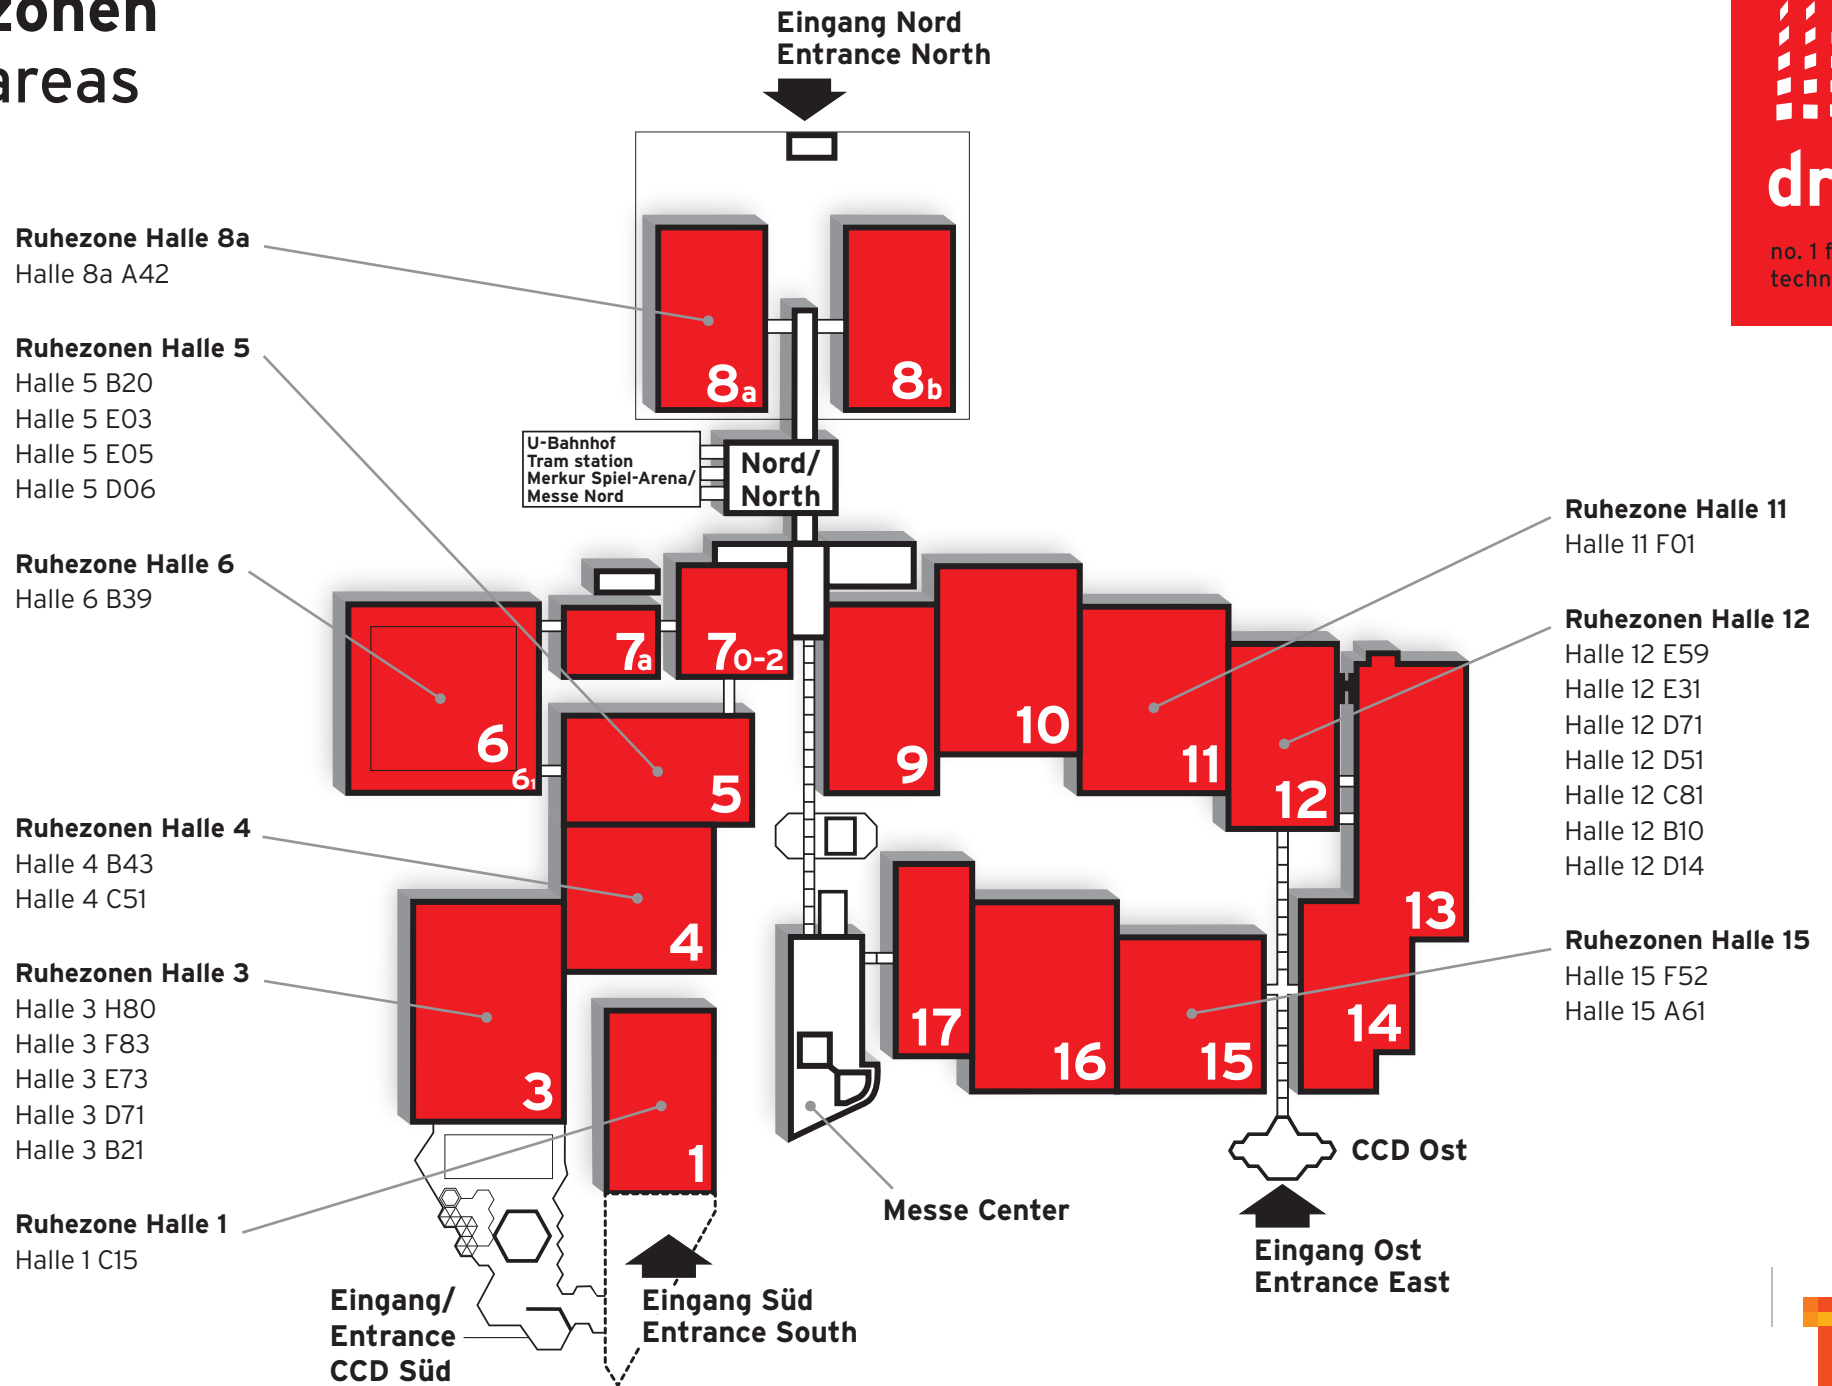

Ruhezonen

Rest areas

drupa

no. 1 for printing technologies

Messe
Düsseldorf